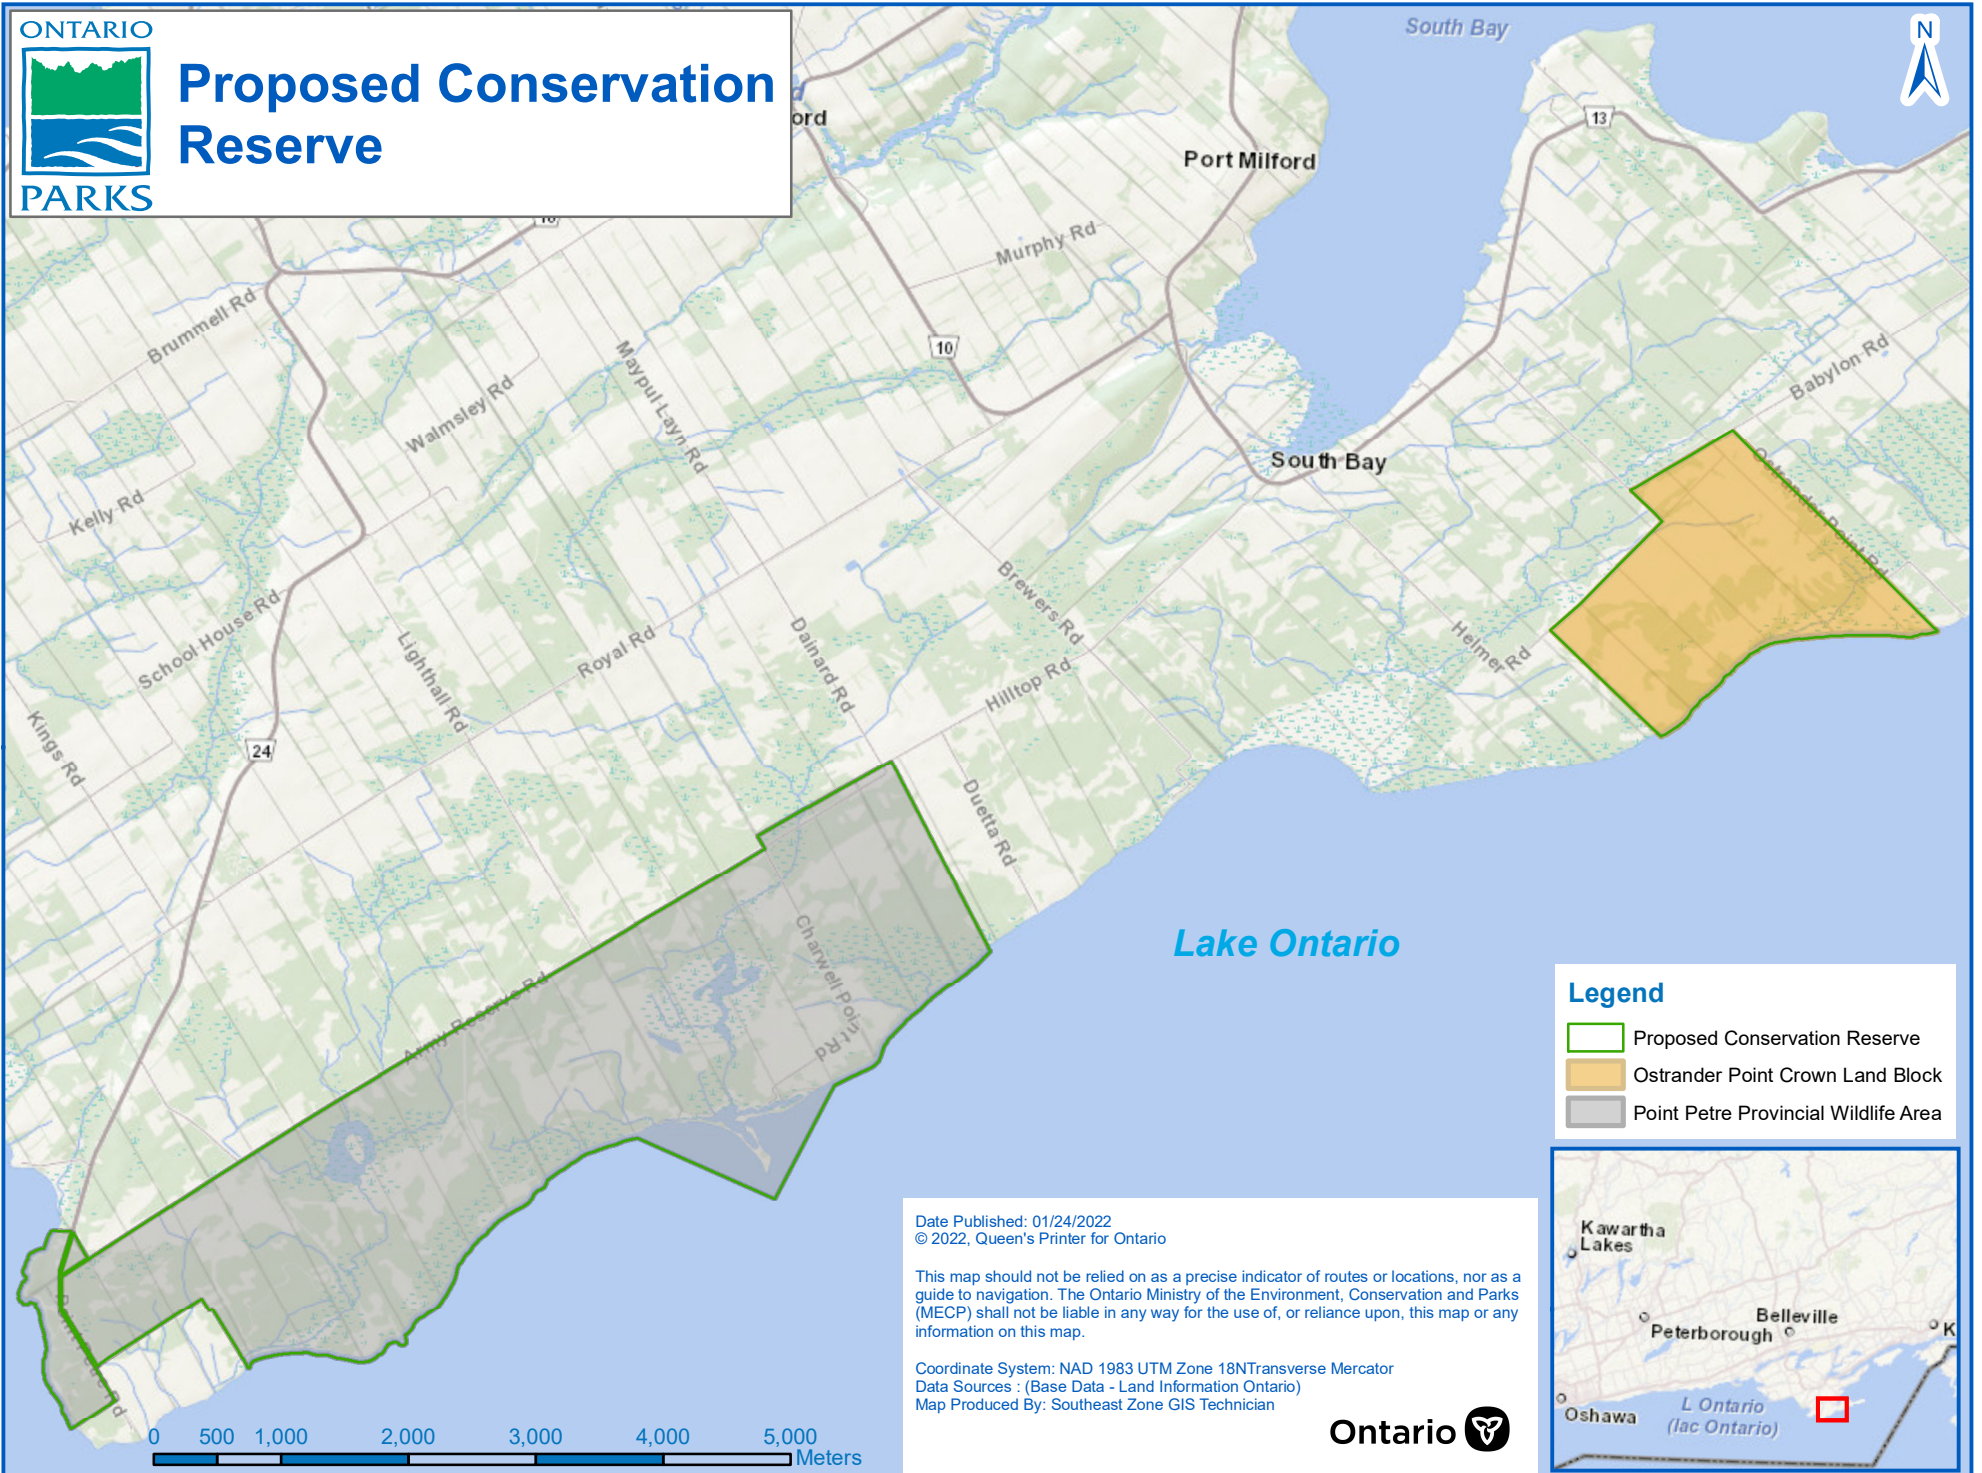

Proposed Conservation Reserve

Legend

- Proposed Conservation Reserve
- Ostrander Point Crown Land Block
- Point Petre Provincial Wildlife Area

Date Published: 01/24/2022
© 2022, Queen's Printer for Ontario

This map should not be relied on as a precise indicator of routes or locations, nor as a guide to navigation. The Ontario Ministry of the Environment, Conservation and Parks (MECP) shall not be liable in any way for the use of, or reliance upon, this map or any information on this map.