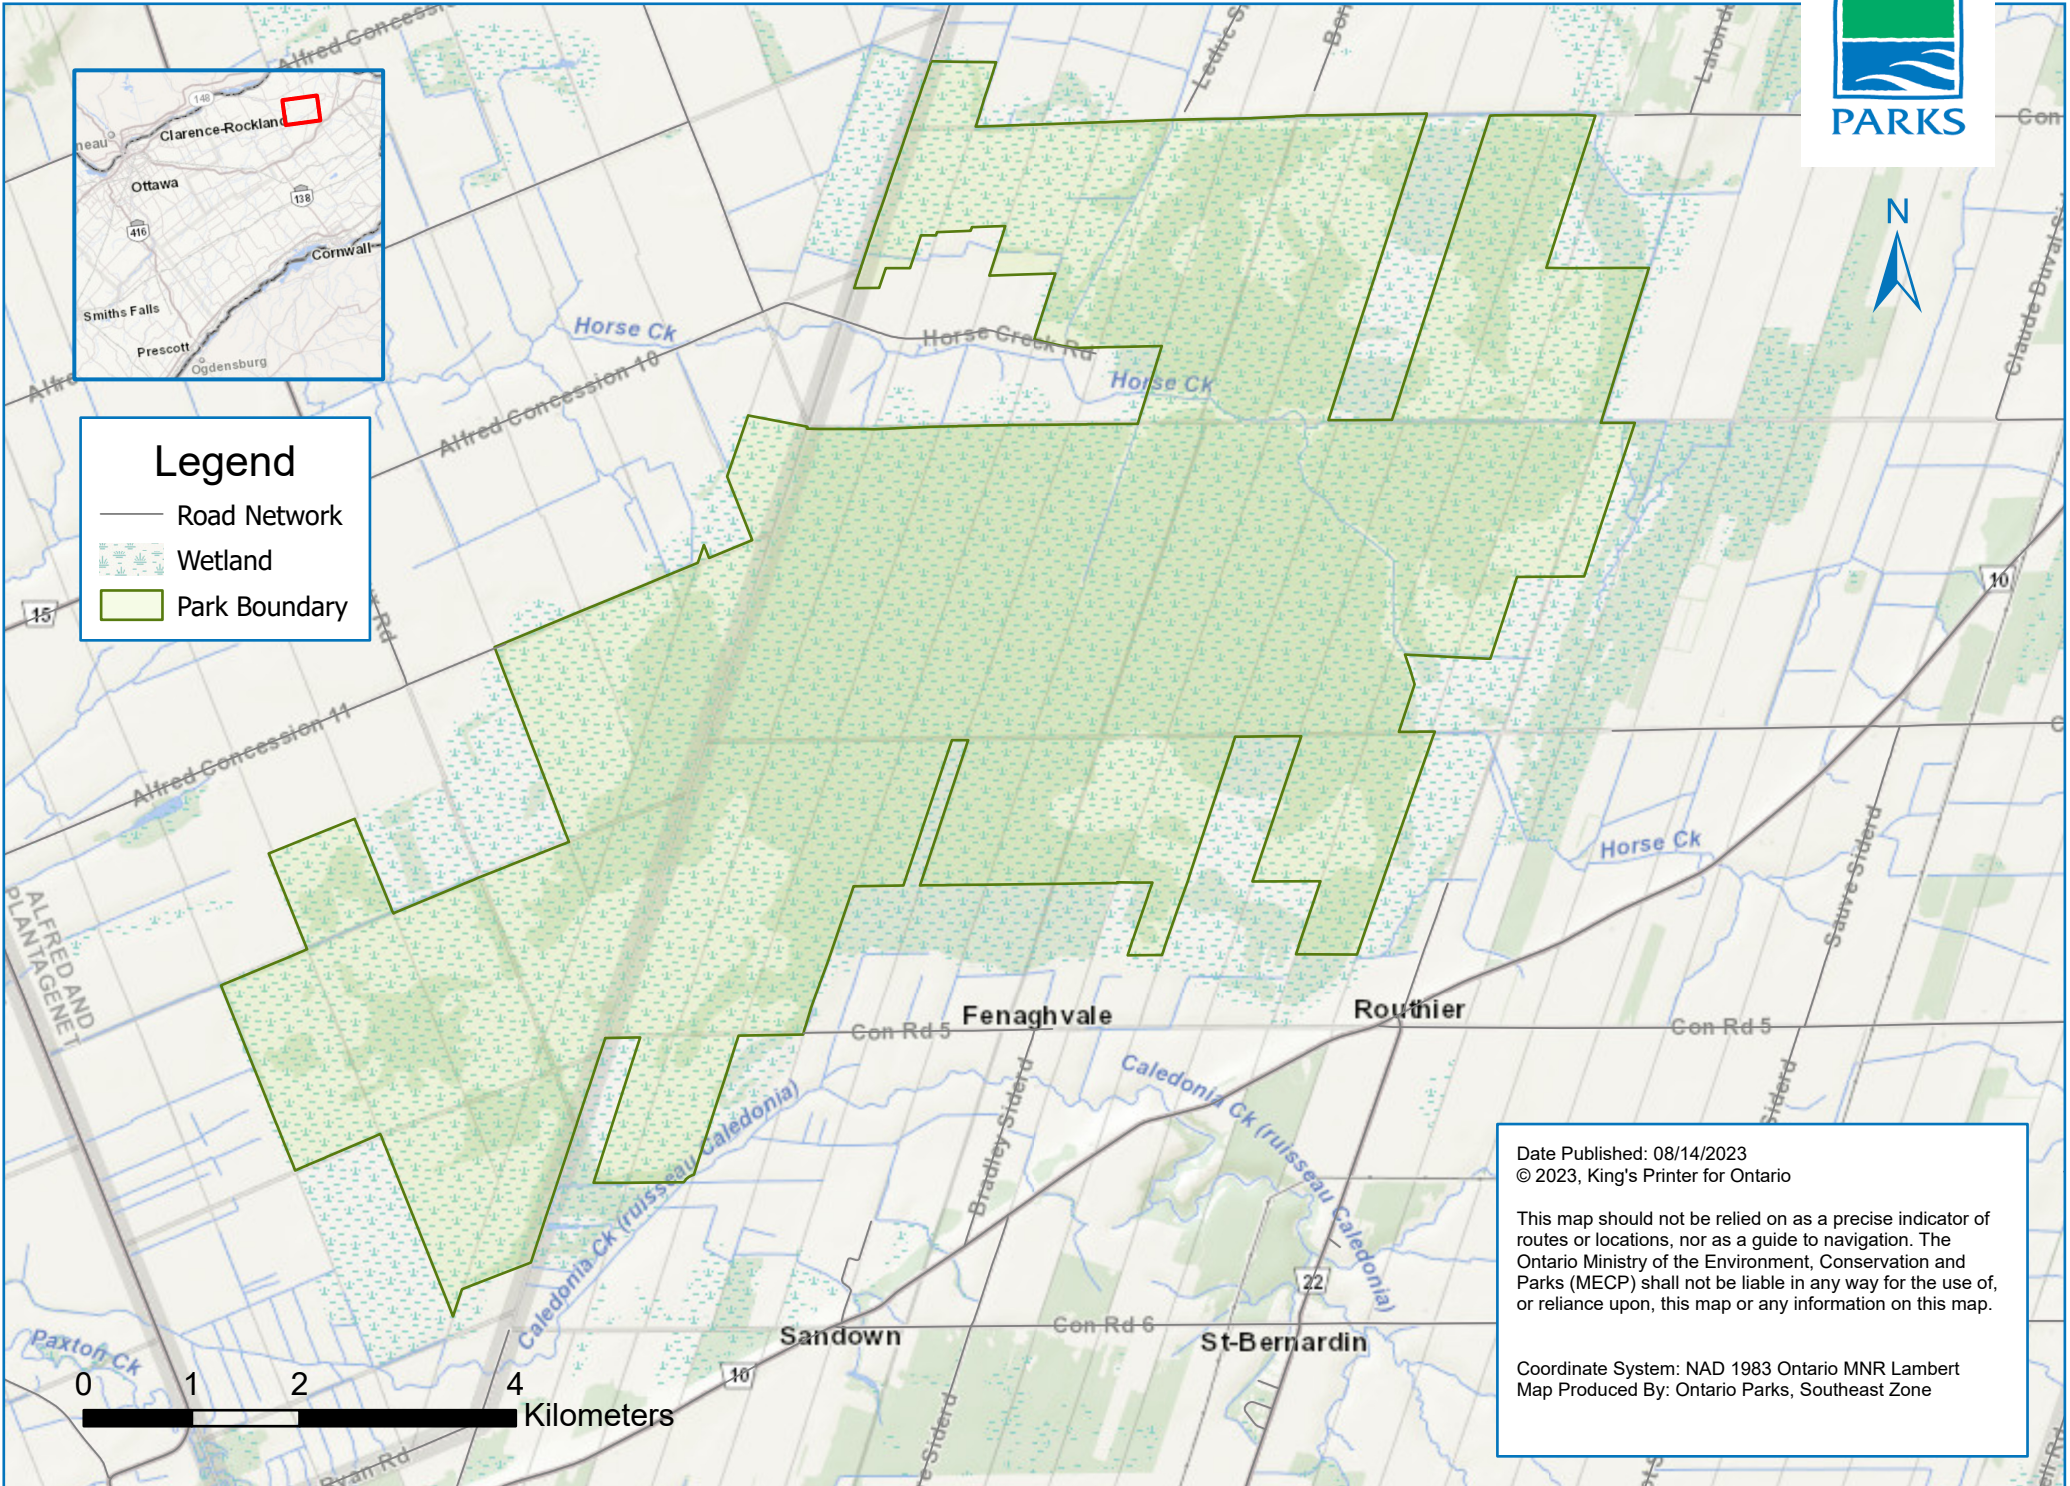

Alfred Bog Provincial Park

Legend

- Road Network
- Wetland
- Park Boundary

Date Published: 08/14/2023
© 2023, King's Printer for Ontario

This map should not be relied on as a precise indicator of routes or locations, nor as a guide to navigation. The Ontario Ministry of the Environment, Conservation and Parks (MECP) shall not be liable in any way for the use of, or reliance upon, this map or any information on this map.

Coordinate System: NAD 1983 Ontario MNR Lambert
Map Produced By: Ontario Parks, Southeast Zone