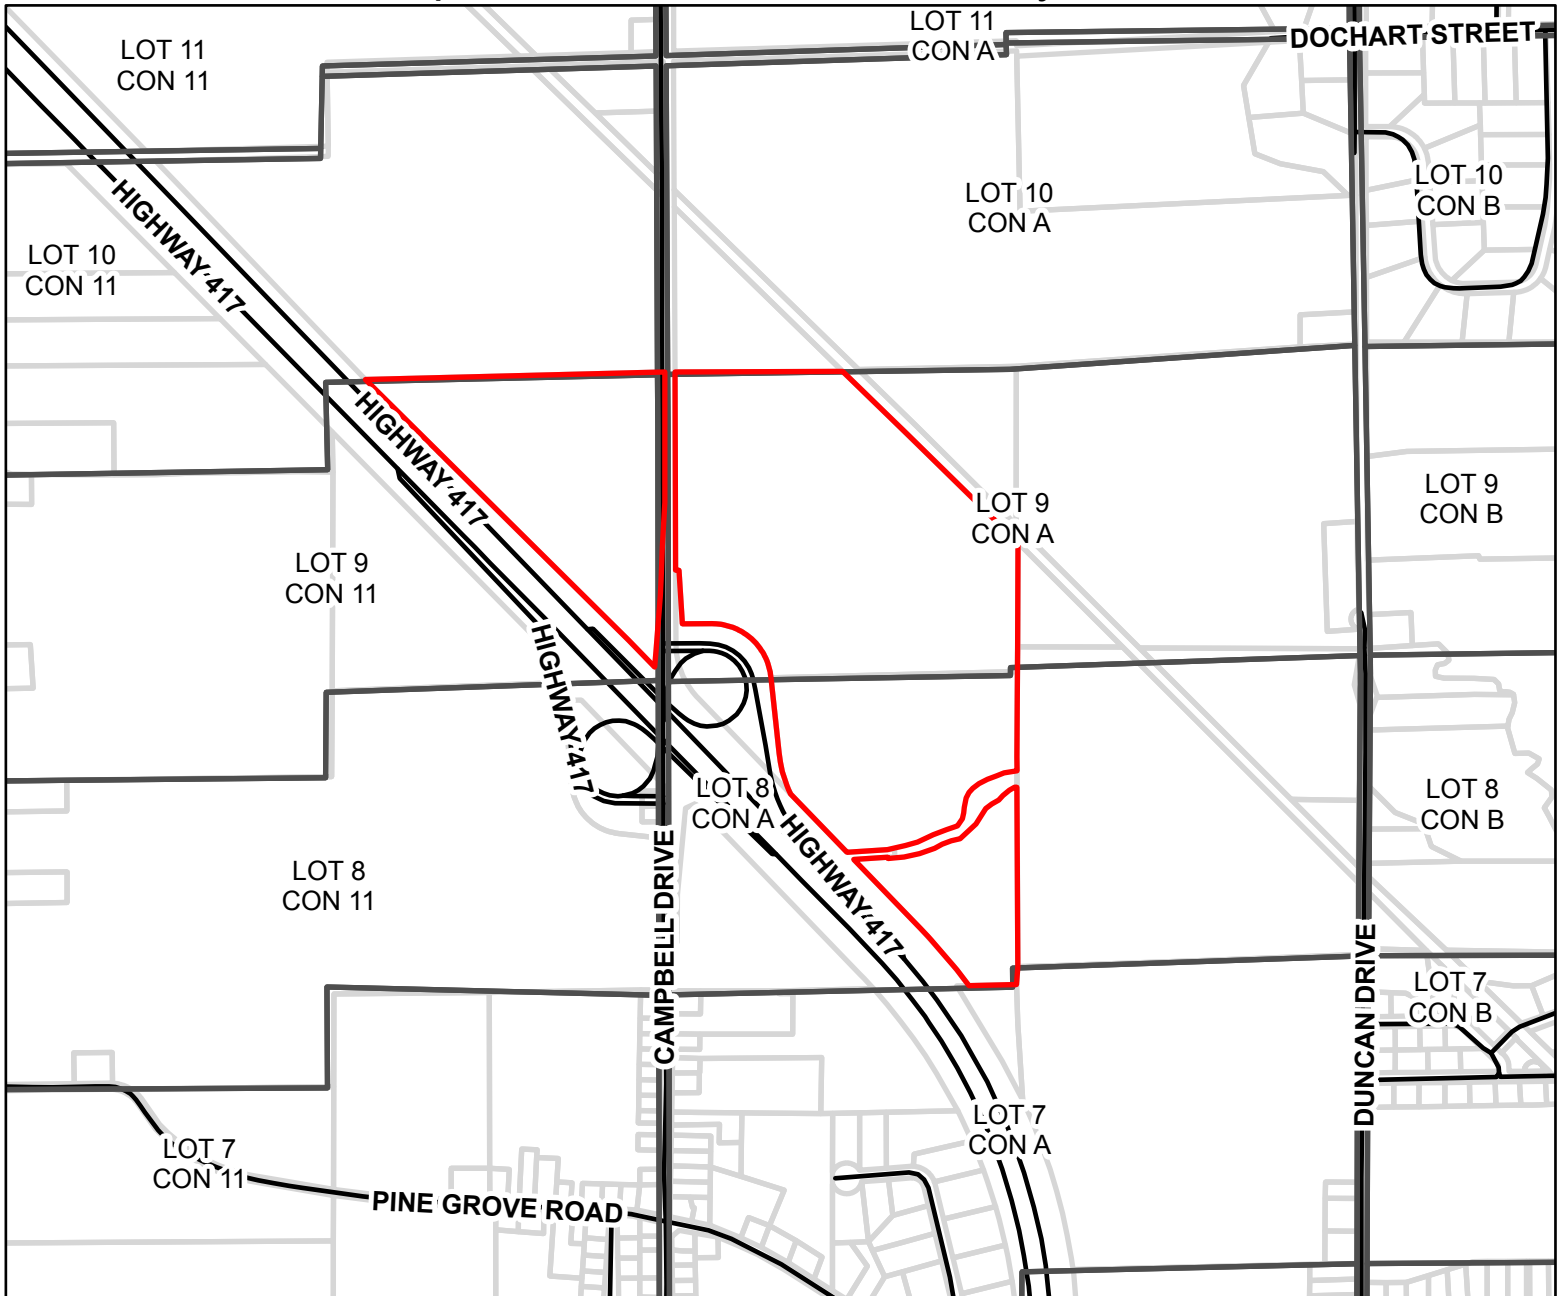

Part of Lots 8 and 9, Concession 11 Township of McNab/Braeside, County of Renfrew

MAP No. 267

Map filed at the office of the
Ontario Ministry of Municipal
Affairs and Housing, 777 Bay St.,
Toronto, Ontario,

Metres

1 cm equals 150 metres

Map North: 45°E

Map description:

This is map no. 267 referred to in a Minister's Zoning Order. It shows lands which are located in Part of Lots 8 and 9, Concession 11, Township of McNab/Braeside, County of Renfrew. We are committed to providing accessible customer service (<https://www.ontario.ca/page/accessible-customer-service-policy>).