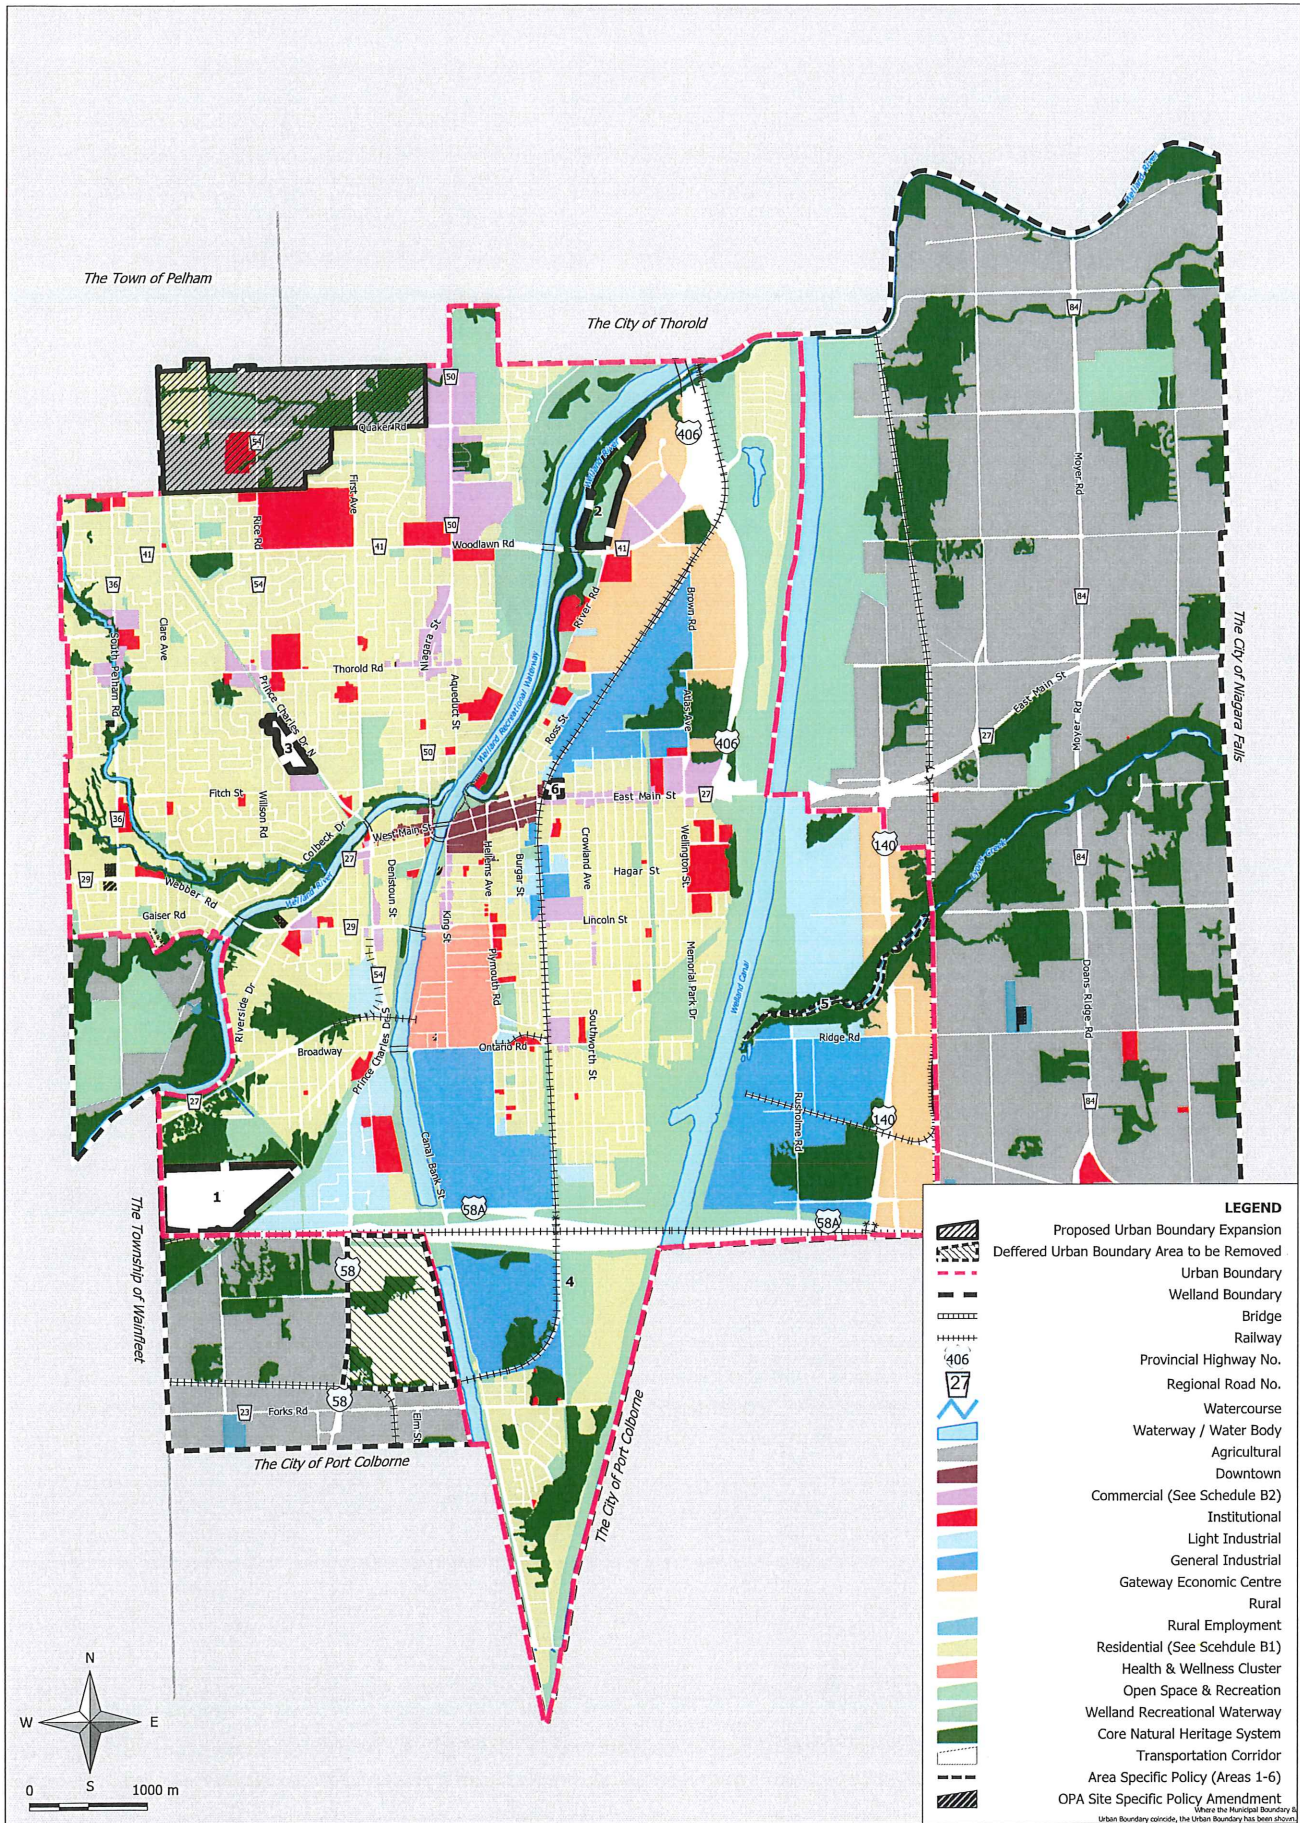

City of Welland
Proposed Provincially Significant Employment Zones

*Infrastructure and
 Development Services*
 Planning Division

City of Welland
Lands Under Appeal by Province

*Infrastructure and
 Development Services*
 Planning Division

City of Welland
Northwest Welland Proposed Urban Area Expansion

Infrastructure and Development Services
 Planning Division

FILE: Z:\MAPPING\PROJECTS\Employment Lands\Protected Employment Lands\Protected Employment Lands.mxd
 27/02/2019