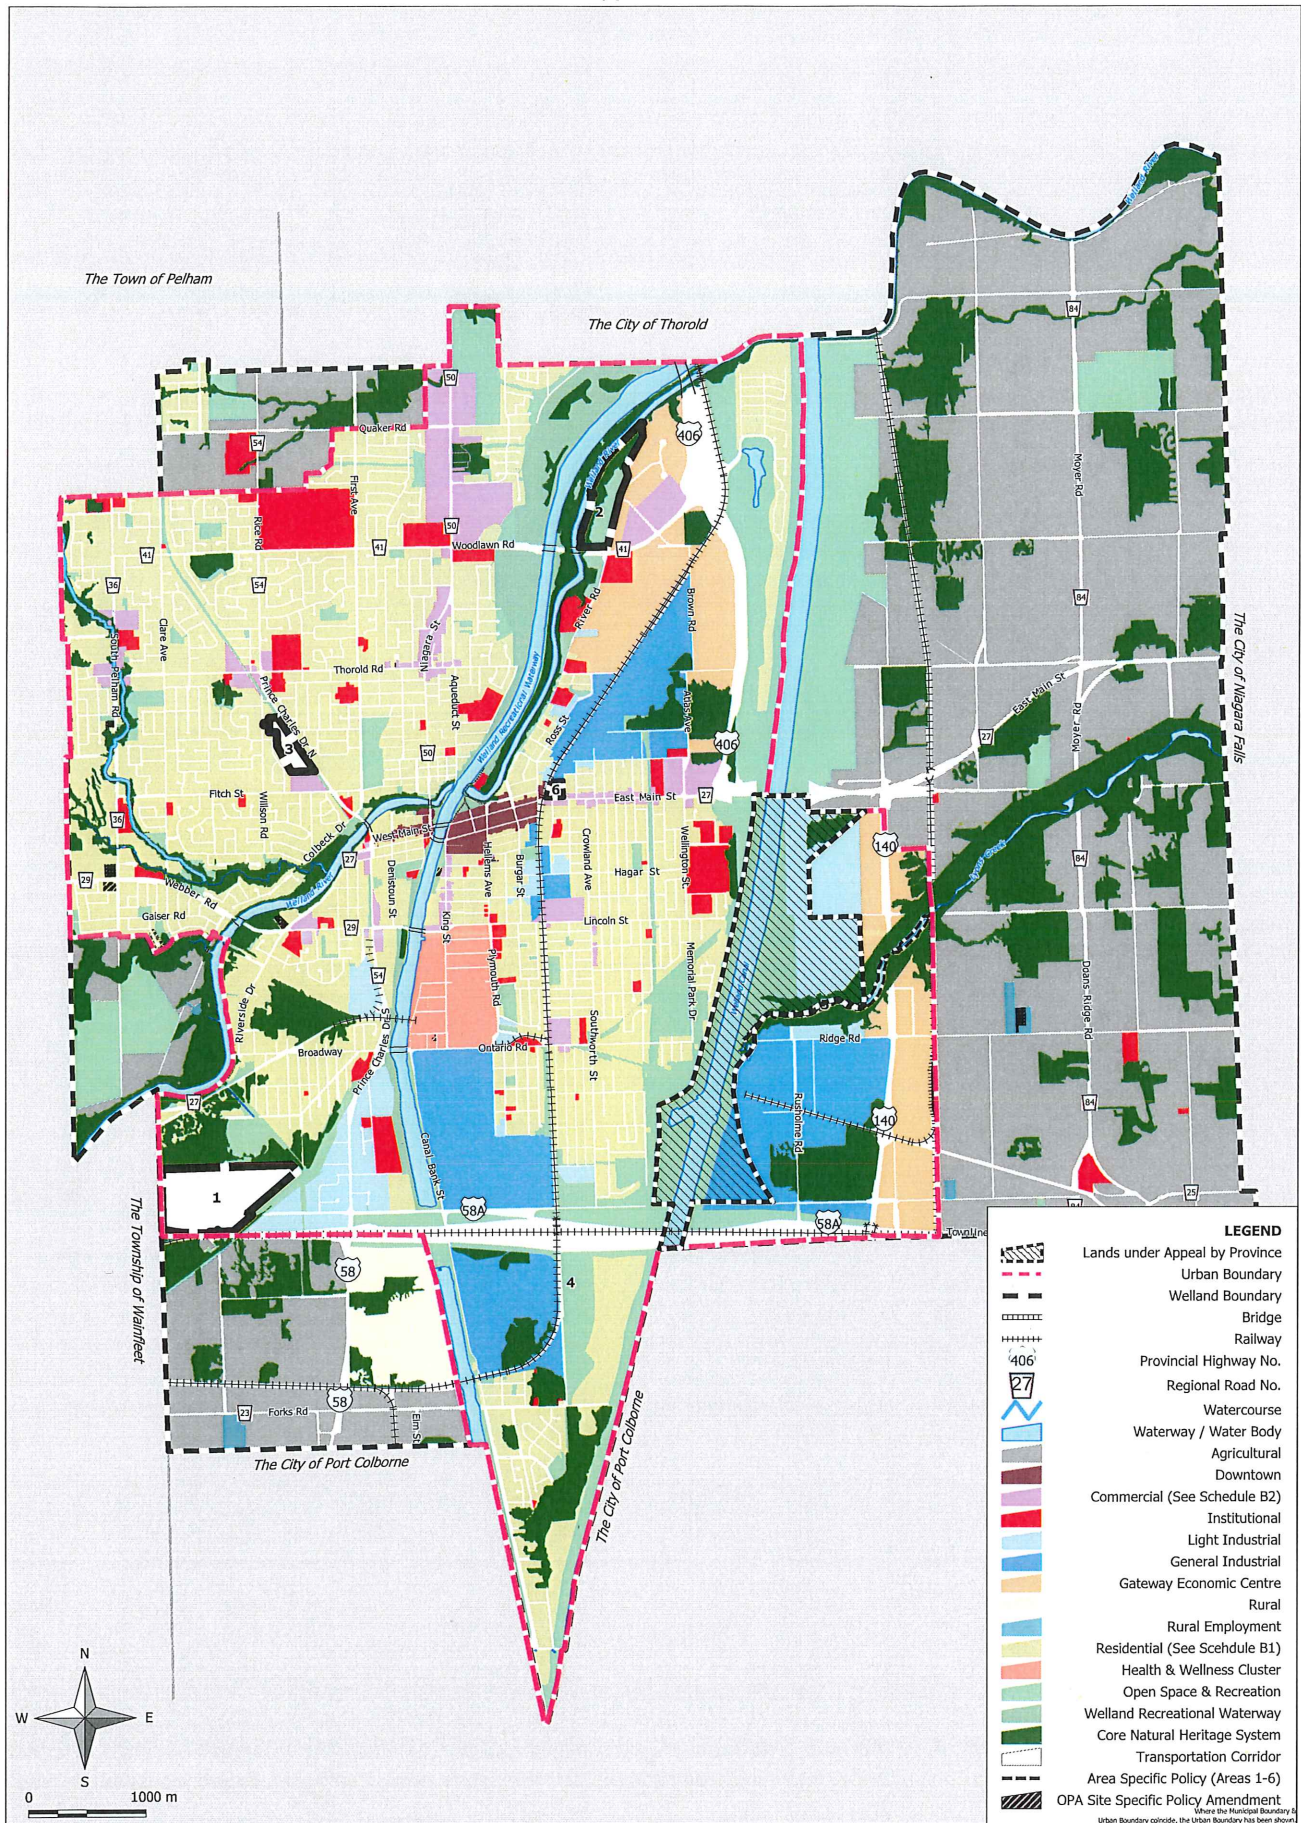

City of Welland
Proposed Provincially Significant Employment Zones

*Infrastructure and
 Development Services*
 Planning Division

City of Welland
Lands Under Appeal by Province

*Infrastructure and
 Development Services*
 Planning Division

City of Welland
Northwest Welland Proposed Urban Area Expansion

Infrastructure and Development Services
 Planning Division

FILE: Z:\MAPPING\PROJECTS\Employment Lands\Protected Employment Lands\Protected Employment Lands.mxd
 27/02/2019