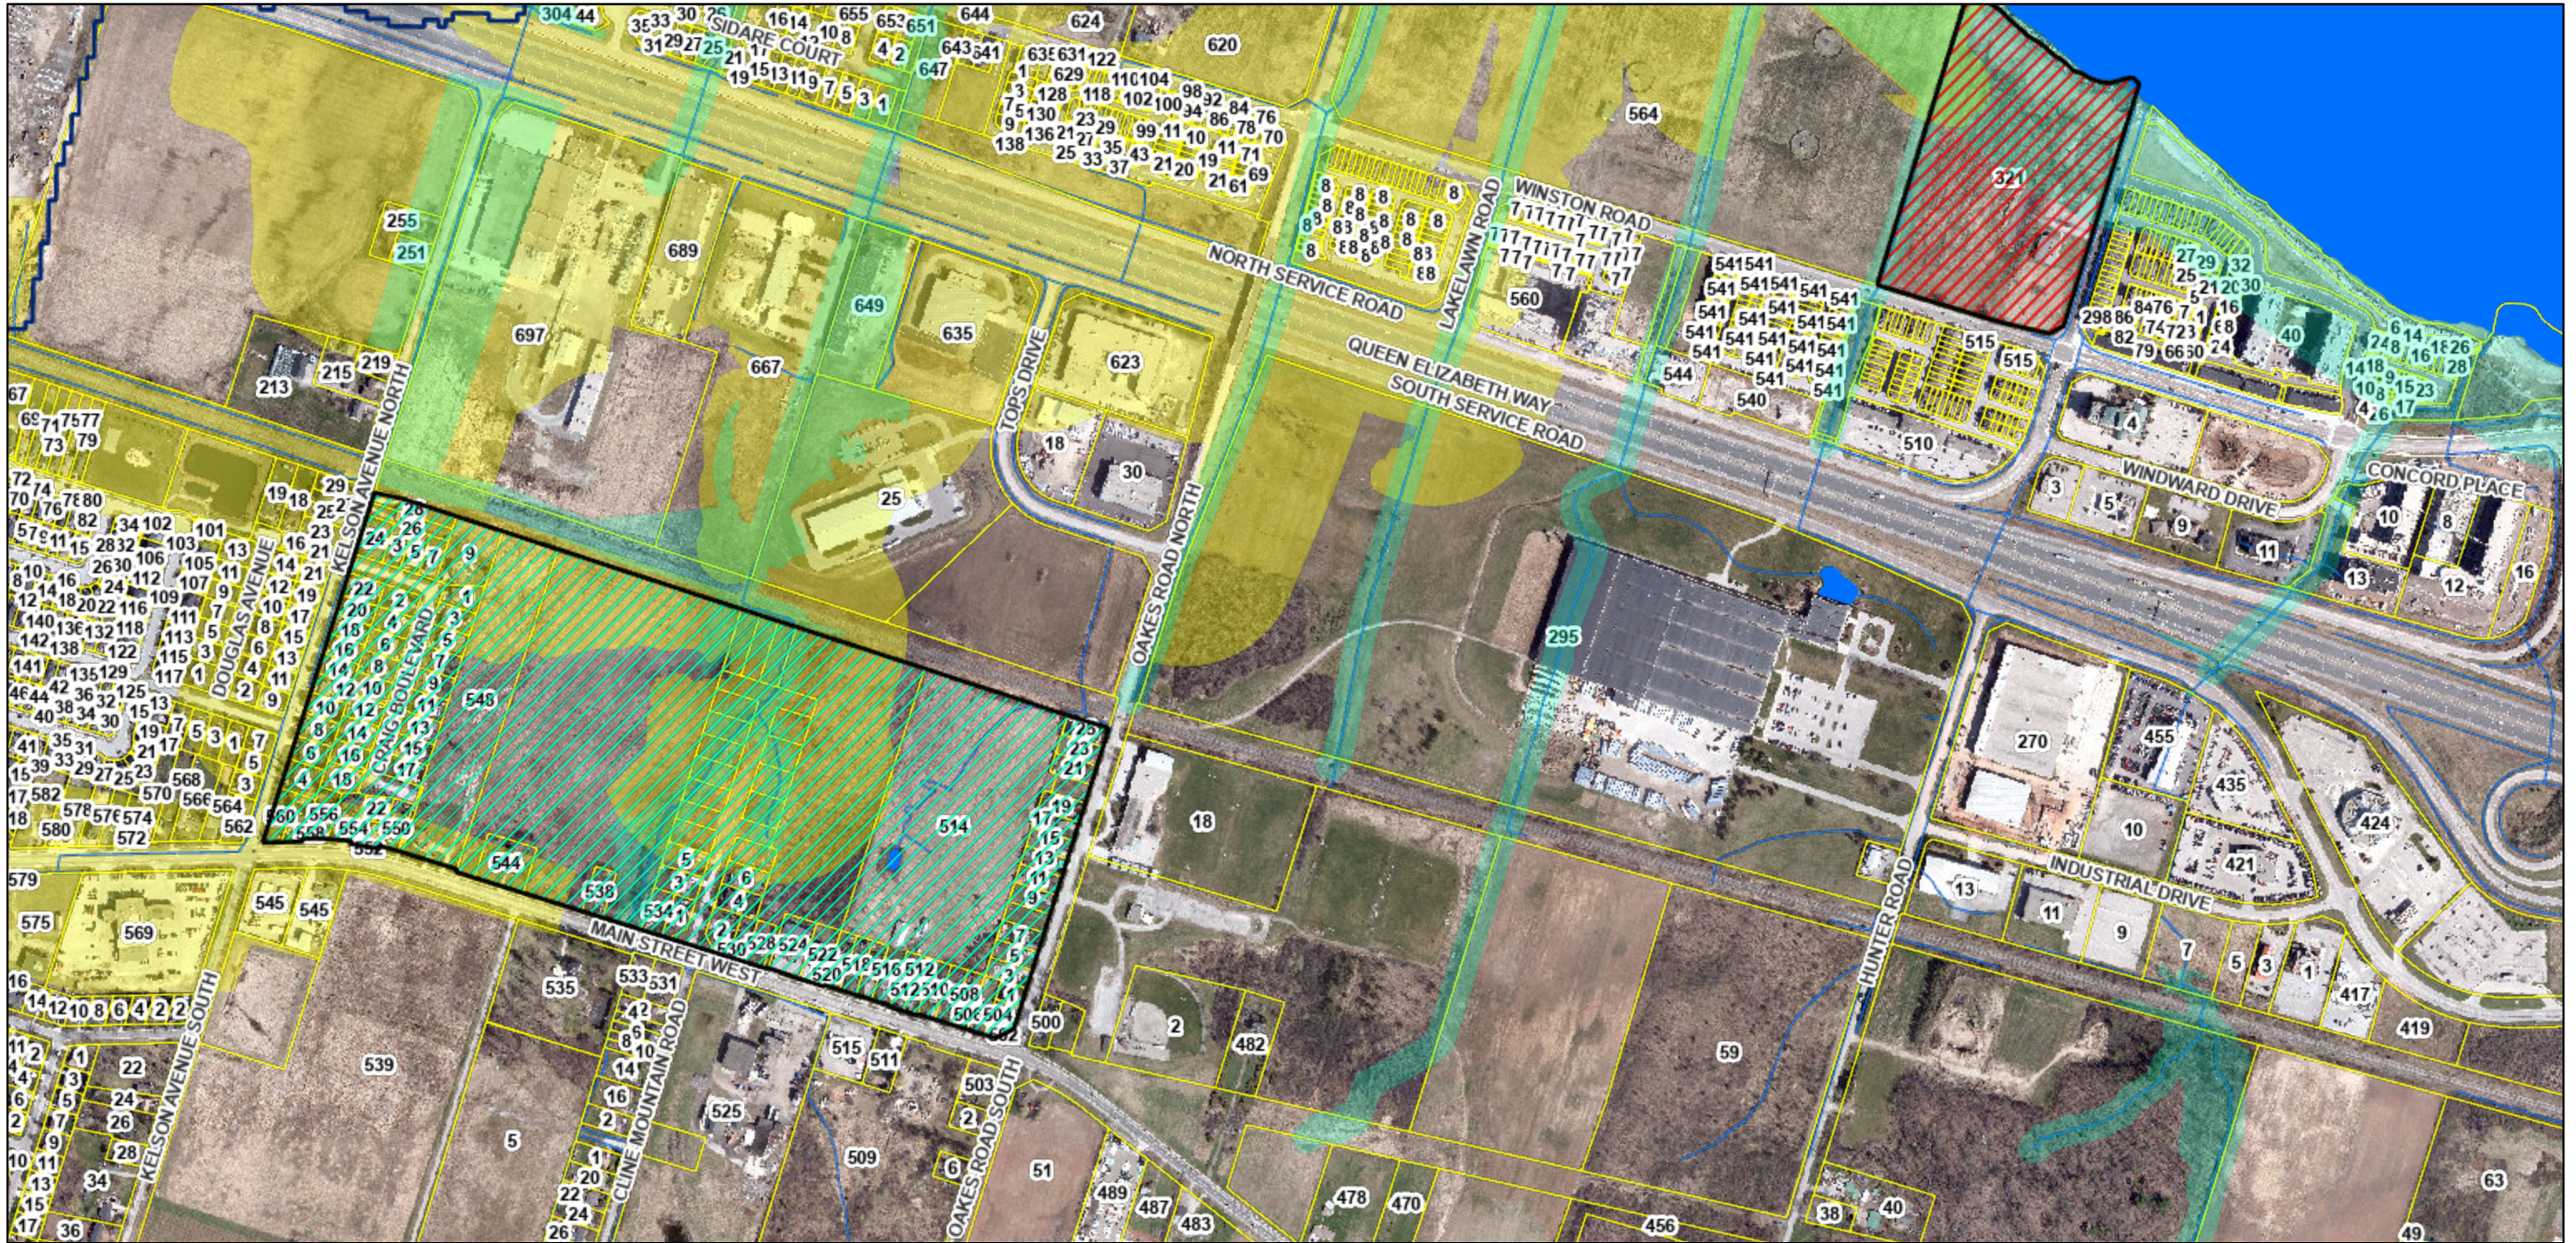

# NPCA Regulated Areas/Intake Protection Zones

12/4/2022, 7:36:47 PM

SWOOP 2020 Imagery

- Red: Band\_1
- Green: Band\_2
- Blue: Band\_3

Greenbelt Redesignations for NPCA

- Greenbelt Redesignation

- Greenbelt Removal

Roads

- Corporate Watershed Divide NPCA

- NPCA APPROXIMATE REGULATION LANDS

- Assessment Parcels

- 2K Hydrography

- 2K HydroPoly

Surface Water Intake Protection Zone (SWP AR)

- IPZ-2