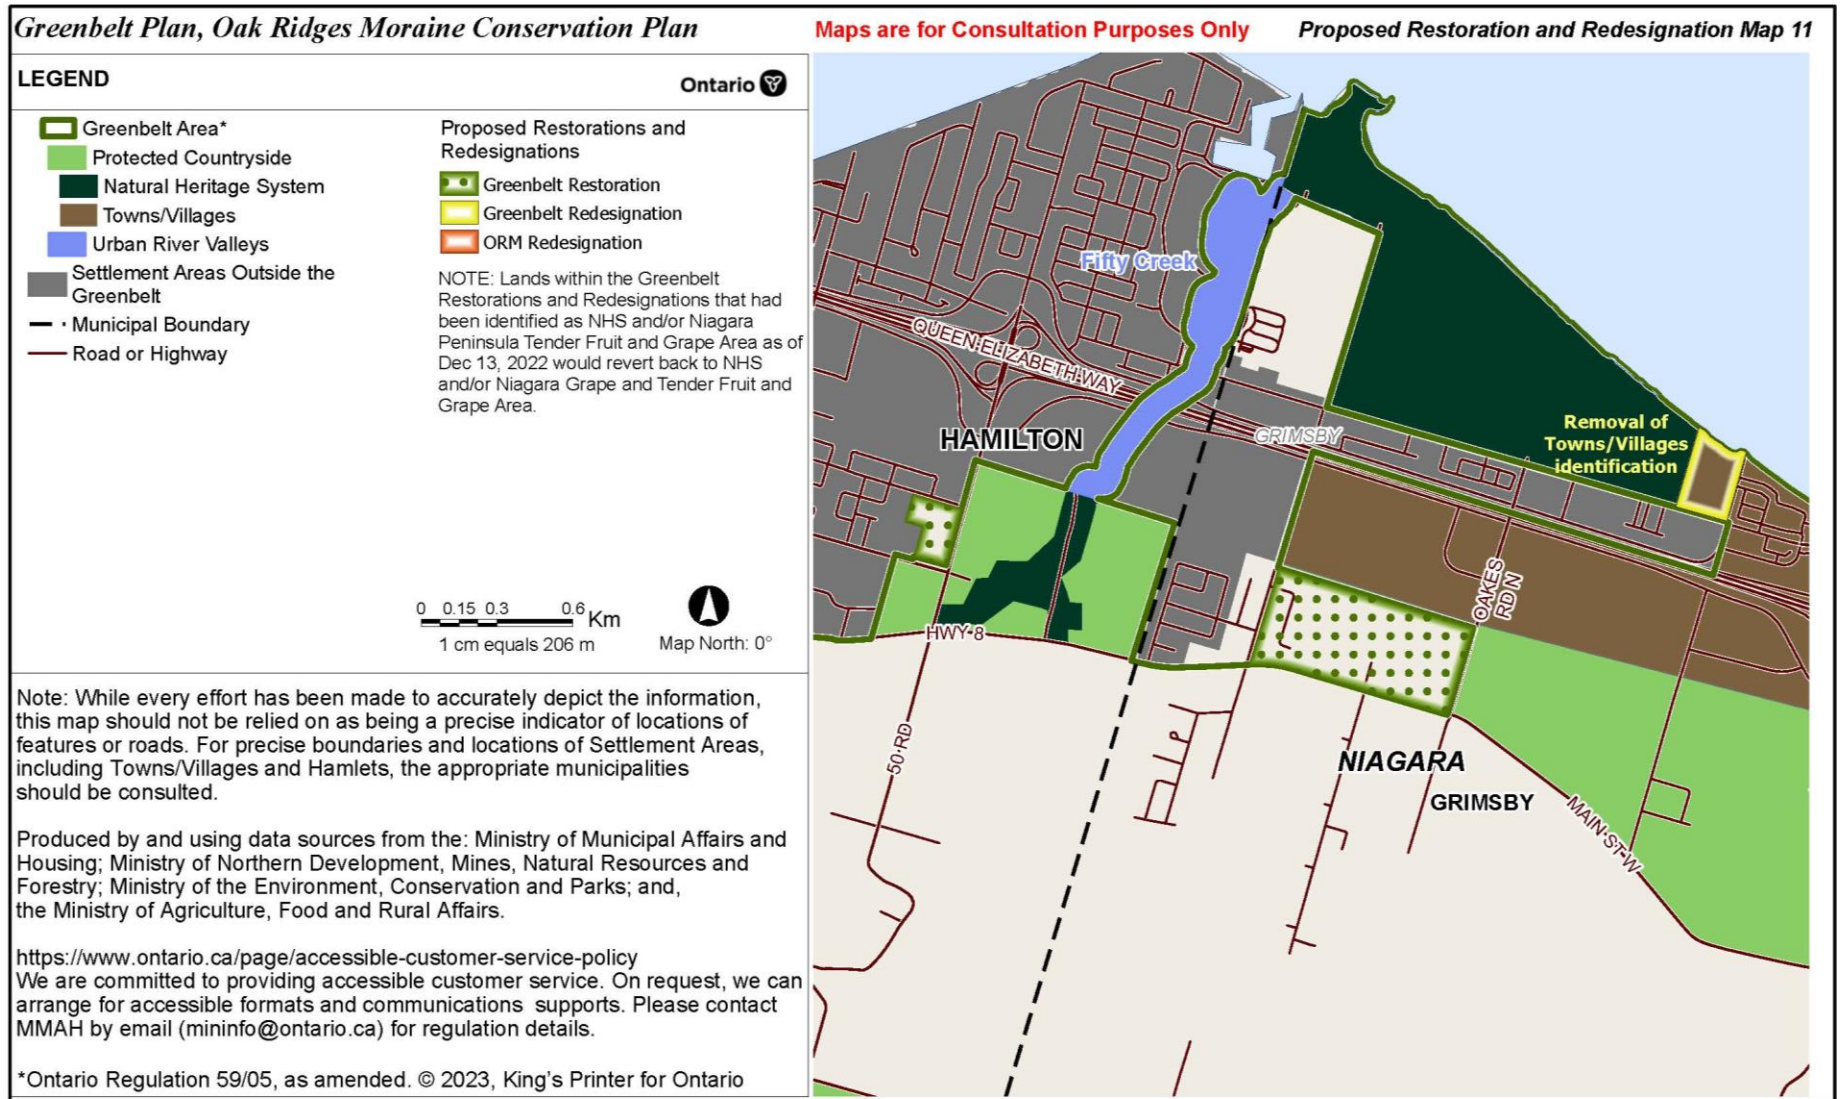

Appendix D – Map 11 – Map of Northern and Southern Areas Returned to Greenbelt in Grimsby

Source: [Greenbelt Plan, Oak Ridges Moraine Conservation Plan, Proposed Restorations and Redesignations Maps \(prod-environmental-registry.s3.amazonaws.com\)](https://www.ontario.ca/page/accessible-customer-service-policy)